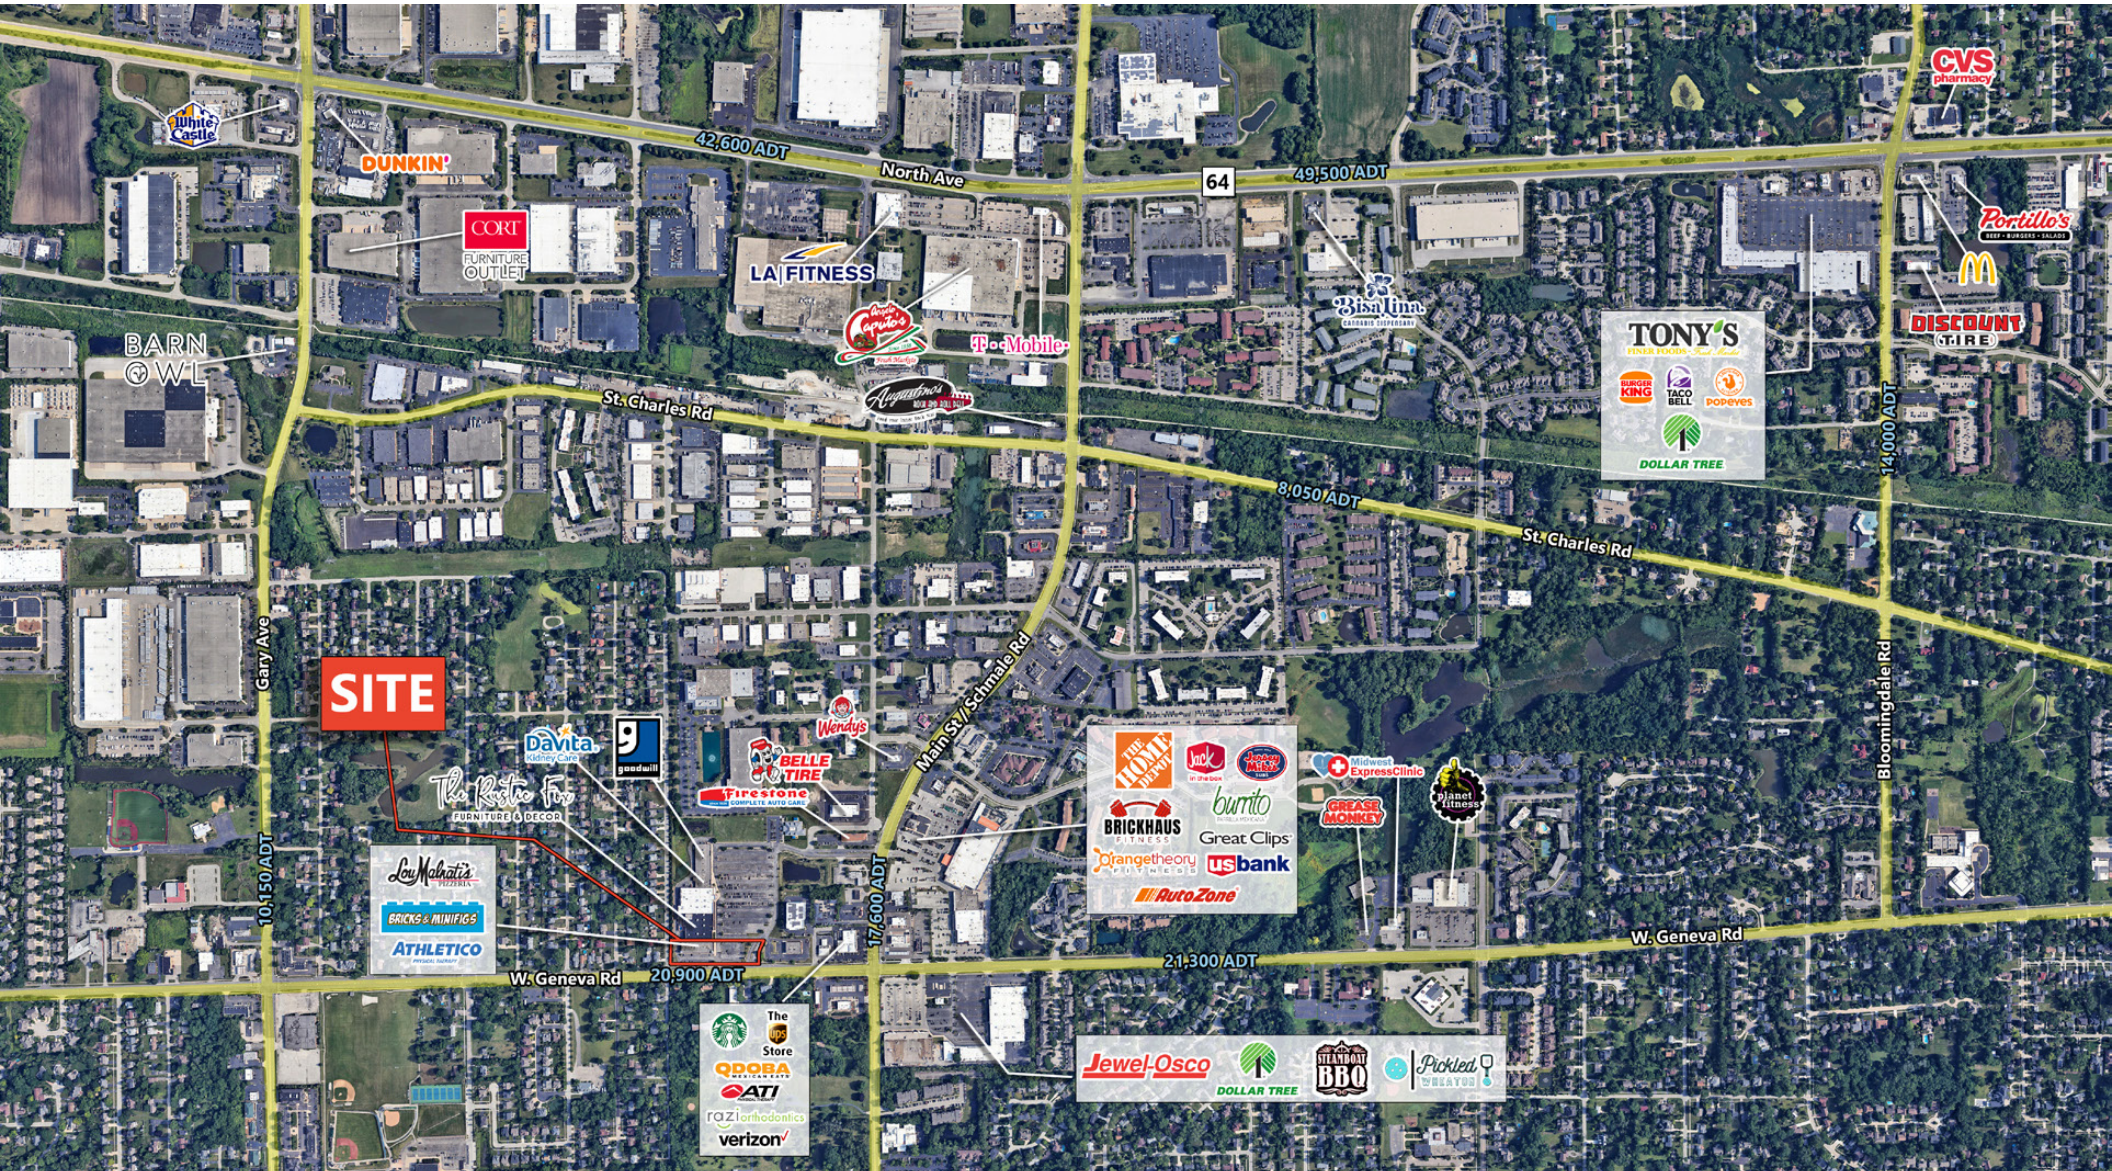

RETAIL SPACE AVAILABLE
GENEVA CROSSING

335-355 Geneva Road | Carol Stream, IL 60188

FOR MORE
INFORMATION,
CONTACT

MATT CAVANAGH
matt@arcgrp.com
630.908.5694

LAUREN SZYMELL
lszymell@arcgrp.com
630.908.5703

JEANNE ELLIOTT
jeanne@arcgrp.com
630.908.5696

REALTY RESOURCES
MEMBER

The information above has been obtained from sources believed reliable. While we do not doubt its accuracy, we have not verified it and make no guarantee, warranty or representation about it.