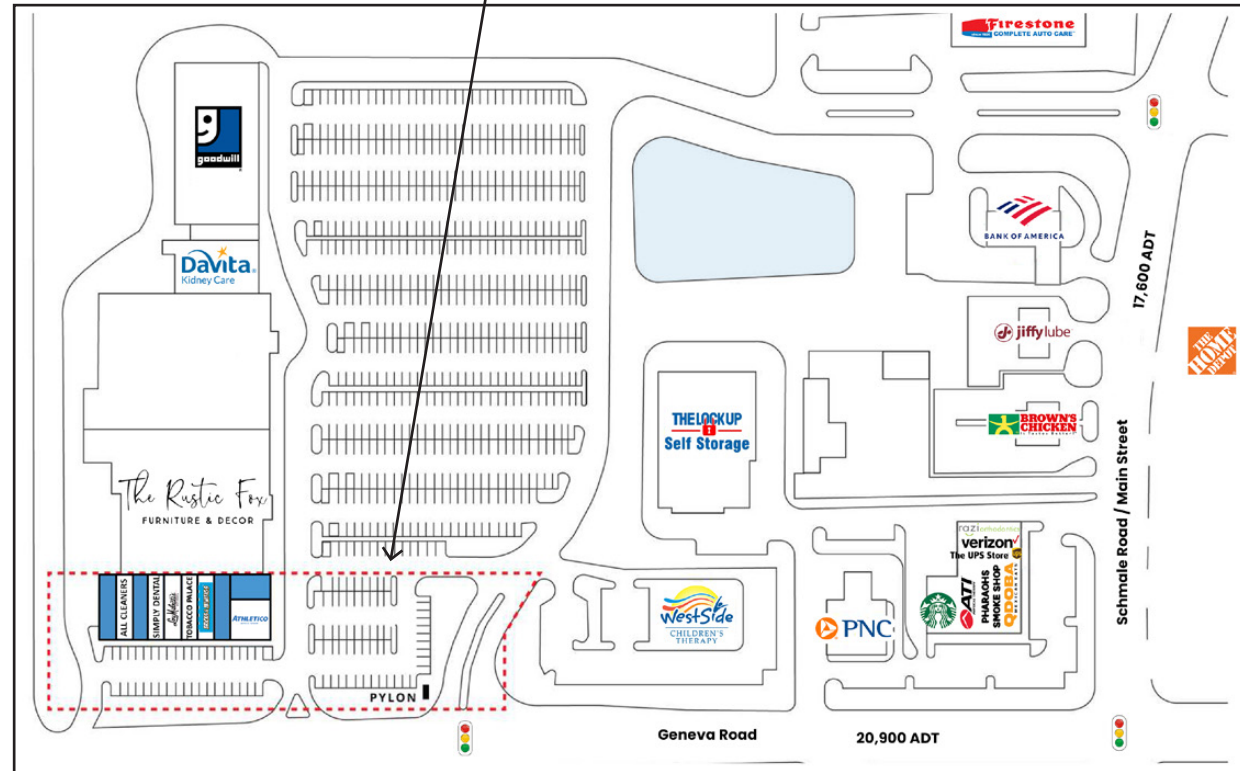

RETAIL SPACE AVAILABLE GENEVA CROSSING

335-355 Geneva Road | Carol Stream, IL 60188

SPACE AVAILABLE

- Suite 335: 1,143 SF - Endcap
- Suite 339: 1,472 SF
- Suite 349: 1,472 SF
- Suite 355: 1,200 SF - 2nd Gen Nail Salon

PROPERTY OVERVIEW

- Anchored by Athletico & Lou Malnati's Pizzeria
- Shadow anchored by XSport Fitness, Rustic Fox & Goodwill
- Excellent visibility: 25,100 VPD on Geneva Rd + 21,700 VPD on Schmale Rd
- Strong demographics: 110,000+ residents within 3 miles
- Affluent trade area: Average household income $140,000+

LOCATION OVERVIEW

- Prime corner at Geneva Rd & Schmale Rd (Carol Stream/Wheaton border)
- Close to major community drivers:
  - Wheaton North High School – 0.5 mile
  - Wheaton College – 1.8 miles
  - Central DuPage Hospital – 3.5 miles

DEMOGRAPHICS

	1 MILE	3 MILES	5 MILES
Total Population	10,226	110,425	250,908
Average HH Income	$133,458	$153,488	$149,872
Daytime Population	12,098	115,608	243,956