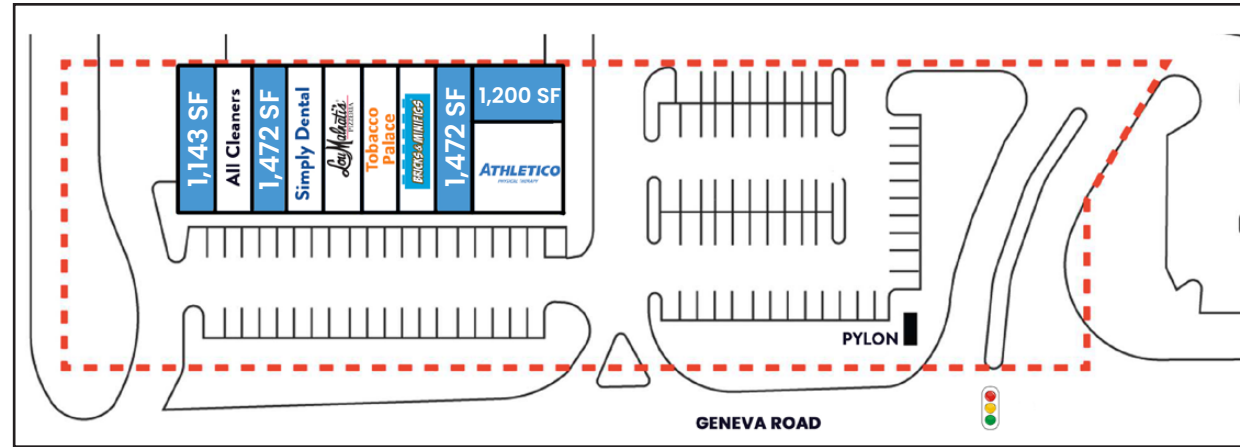

RETAIL SPACE AVAILABLE GENEVA CROSSING

335-355 Geneva Road | Carol Stream, IL 60188

SPACE AVAILABLE

- Suite 335: 1,143 SF - Endcap
- Suite 339: 1,472 SF
- Suite 349: 1,472 SF
- Suite 355: 1,200 SF - 2nd Gen Nail Salon

PROPERTY OVERVIEW

- Anchored by Athletico & Lou Malnati's Pizzeria
- Shadow anchored by XSport Fitness, Rustic Fox & Goodwill
- Excellent visibility: 25,100 VPD on Geneva Rd + 21,700 VPD on Schmale Rd
- Strong demographics: 110,000+ residents within 3 miles
- Affluent trade area: Average household income $140,000+

LOCATION OVERVIEW

- Prime corner at Geneva Rd & Schmale Rd (Carol Stream/Wheaton border)
- Close to major community drivers:
  - Wheaton North High School – 0.5 mile
  - Wheaton College – 1.8 miles
  - Central DuPage Hospital – 3.5 miles

DEMOGRAPHICS

	1 MILE	3 MILES	5 MILES
Total Population	10,226	110,425	250,908
Average HH Income	$133,458	$153,488	$149,872
Daytime Population	12,098	115,608	243,956